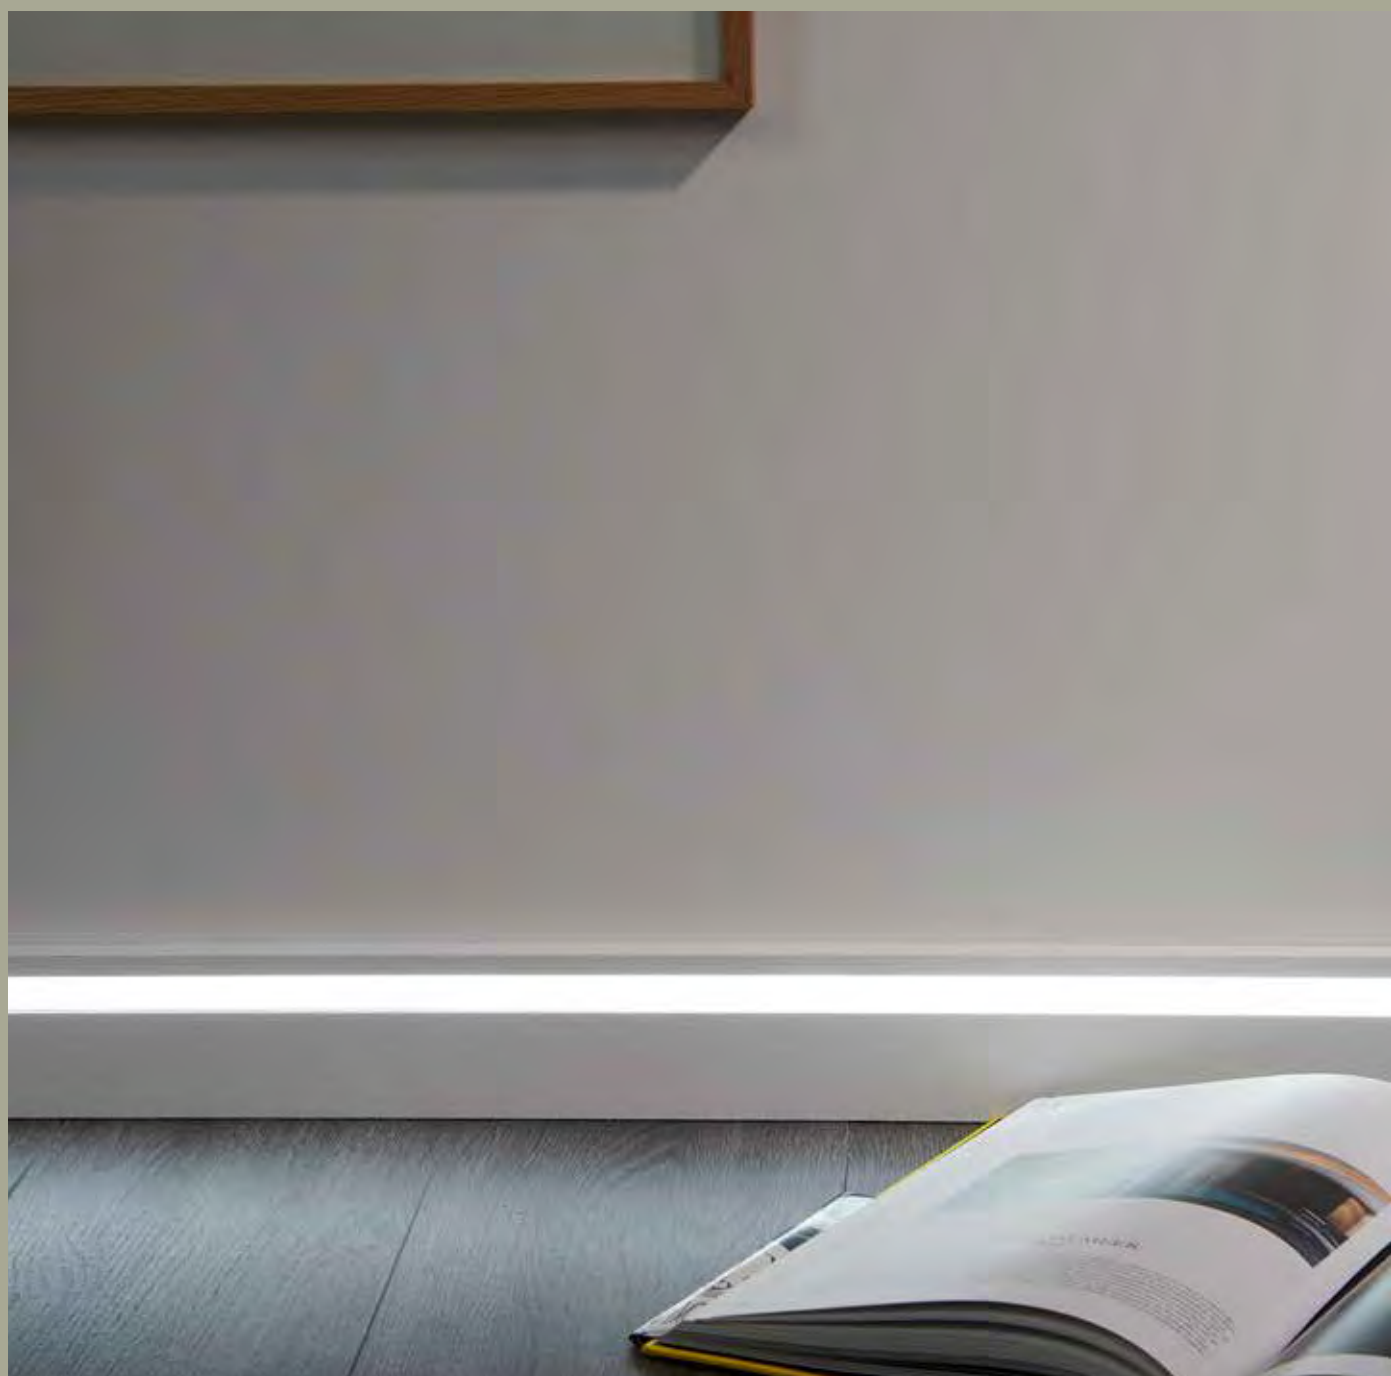

国内在庫品

OPAQUE

国内在庫品

OPAQUE