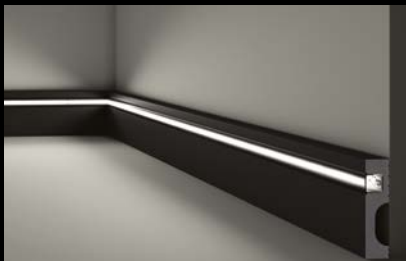

IL11 BLACK WALLSTYL®

80 x 20 x 2000 mm

ART. NR. 3049709
EAN 5412938988629

⊕ IL11